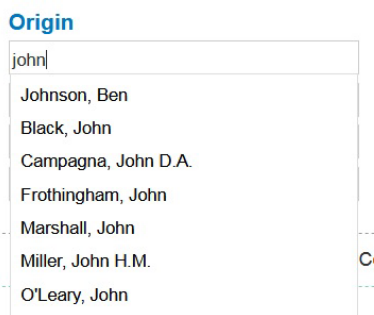

SEARCH INFORMATION

prohibited list Include pdf document in search

3.) Merge filters

Following a search, in **Used Filter(s)**, switch the button from **ANY** to **ALL** (at the top right of the page) to include all the selected keywords in the search results.

4.) Persons

To find a Person in Doping.nl use these options:

- Searching for **Authors** in the text box **People** in the Section **Origin**
- Searching for **Arbitrators** in the text box **Arbitrator(s)** in the Section **Origin**
- Searching for **Athletes** in the text search bar at the top of the webpage